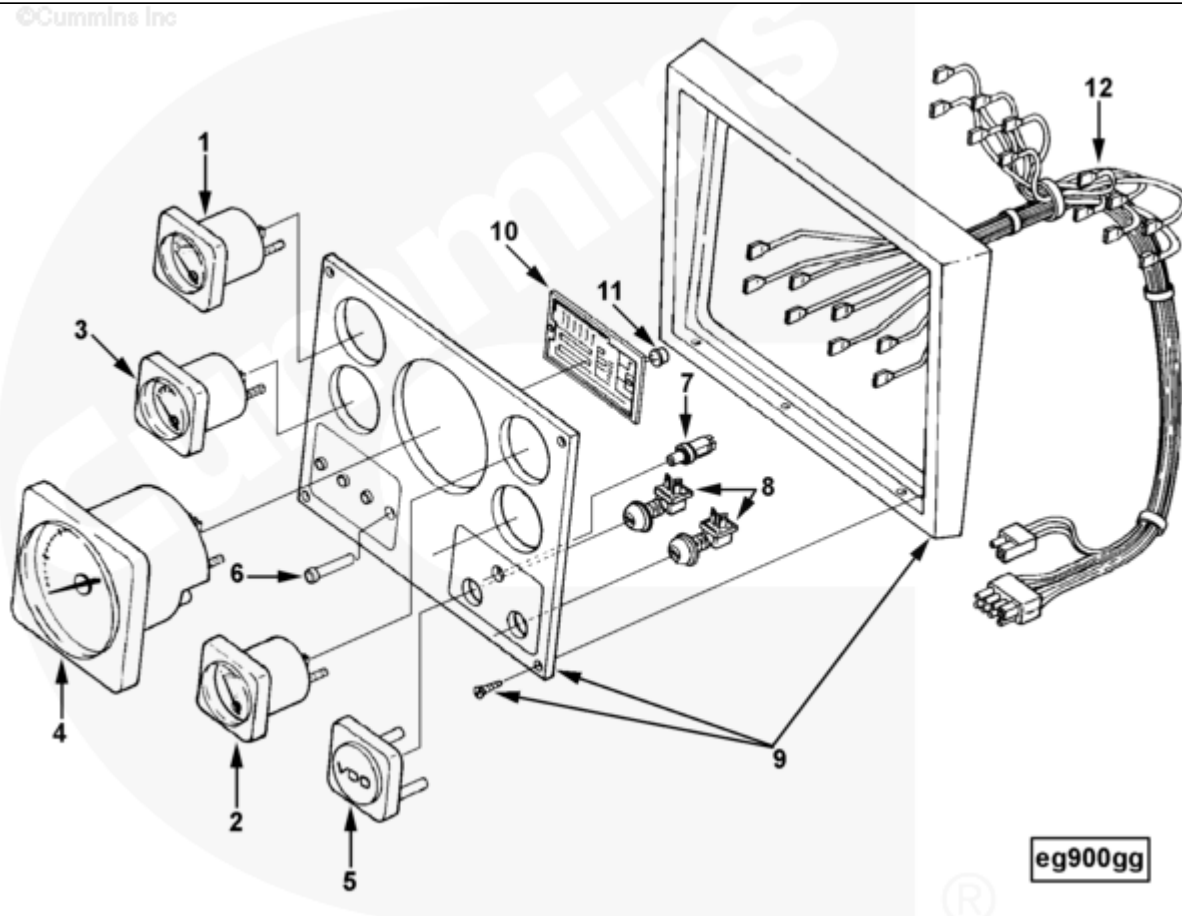

SMALL | MEDIUM | LARGE

Cart	Ref No	Part Number	Part Description	Required	Remarks
<input type="button" value="View My Cart"/>					
		EG9117	Engine Instrument Panel		<a href="#">Panel, engine instrument...(More)</a>
					Engine Cylinders: 4/6
					Application: Marine/Gen

					Voltage: 12
					Tachometer provided: Yes
					Tach Range: 0-4000
					Hour meter provided: No
					Over speed switch
					provided: Yes
					Oil pressure gauge
					provided: Yes
					Oil pressure gauge
					range: 10-150 PSI
					Coolant temp gauge
					provided: Yes
					Coolant temp gauge
					range: 100-250 F
					Ammeter/volt meter
					provided: Yes
					Start/stop switch
					provided: Yes
<input type="checkbox"/>		3925824	Instrument Panel	1	
<input type="checkbox"/>	1	3913607	Pressure Gauge	1	0 - 150 PSI
<input type="checkbox"/>	2	3913605	Temperature Gauge	1	120 degrees C (250 degrees F)
<input type="checkbox"/>	3	3913609	Volt Gauge	1	8 - 16 volts
<input type="checkbox"/>	4	3925773	Gauge	1	0 - 4000 RPM Tach-Hour
<input type="checkbox"/>	5	3913621	Blank Gauge	1	
<input type="checkbox"/>	6	3913617	Visual Alarm	4	Visual Alarm Lights
<input type="checkbox"/>	7	3913624	Alarm Reset Switch	1	Alarm Reset Button
<input type="checkbox"/>	8	3913615	Ignition Switch	1	Key on and Culver Stern black
					boot push button for start.
<input type="checkbox"/>	9	3913603	Instrument Panel	1	Face Panel, 4 screws & shroud